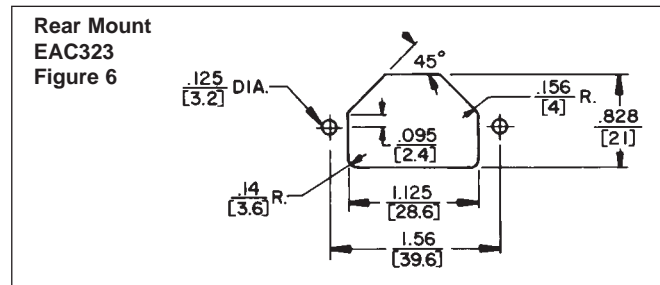

### SERIES EAC

Note: Unless otherwise specified, all dimension tolerances are ± .01 inch (+0.25 mm)

DIMENSIONS ARE FOR REFERENCE ONLY Inch  
(mm)

NOTE: Contact your Switchcraft Representative for price and delivery.