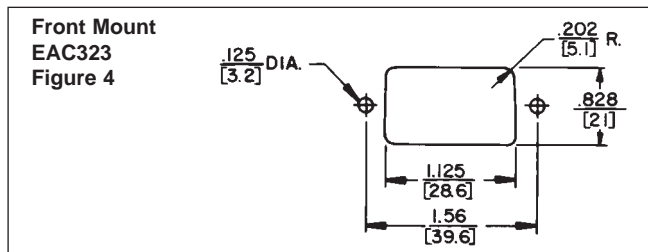

### SERIES EAC

Note: Unless otherwise specified, all dimension tolerances are ± .01 inch (+0.25 mm)

DIMENSIONS ARE FOR REFERENCE ONLY Inch  
(mm)

NOTE: Contact your Switchcraft Representative for price and delivery.