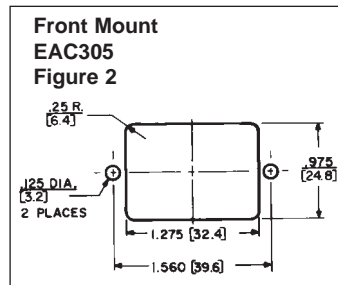

### SERIES EAC

Note: Unless otherwise specified, all dimension tolerances are ± .01 inch (+0.25 mm)

DIMENSIONS ARE FOR REFERENCE ONLY Inch  
(mm)

NOTE: Contact your Switchcraft Representative for price and delivery.