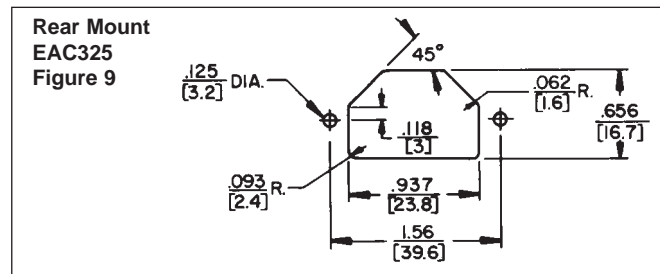

### SERIES EAC

Note: Unless otherwise specified, all dimension tolerances are ± .01 inch (+0.25 mm)

DIMENSIONS ARE FOR REFERENCE ONLY Inch  
(mm)

NOTE: Contact your Switchcraft Representative for price and delivery.