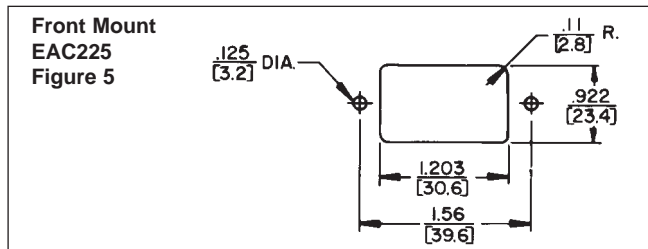

### SERIES EAC

Note: Unless otherwise specified, all dimension tolerances are ± .01 inch (+0.25 mm)

DIMENSIONS ARE FOR REFERENCE ONLY Inch  
(mm)

NOTE: Contact your Switchcraft Representative for price and delivery.