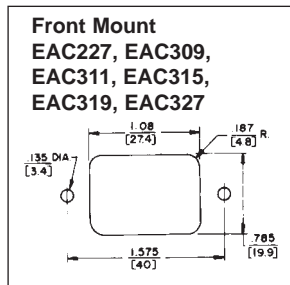

### SERIES EAC

Note: Unless otherwise specified, all dimension tolerances are ± .01 inch (+0.25 mm)

DIMENSIONS ARE FOR REFERENCE ONLY Inch  
(mm)

NOTE: Contact your Switchcraft Representative for price and delivery.