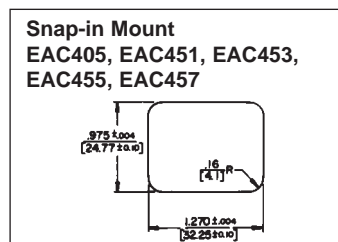

### SERIES EAC

Note: Unless otherwise specified, all dimension tolerances are ± .01 inch (+0.25 mm)

DIMENSIONS ARE FOR REFERENCE ONLY Inch  
(mm)

NOTE: Contact your Switchcraft Representative for price and delivery.