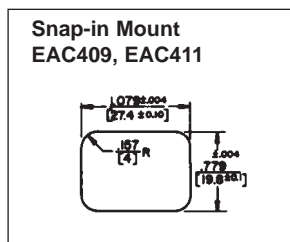

### SERIES EAC

Note: Unless otherwise specified, all dimension tolerances are ± .01 inch (+0.25 mm)

DIMENSIONS ARE FOR REFERENCE ONLY Inch  
(mm)

NOTE: Contact your Switchcraft Representative for price and delivery.