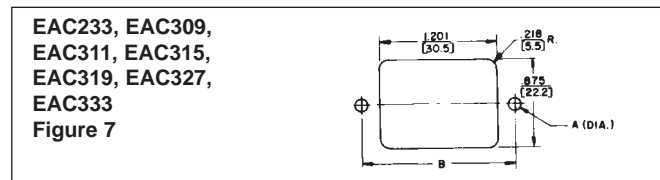

### SERIES EAC

Note: Unless otherwise specified, all dimension tolerances are ± .01 inch (+0.25 mm)

DIMENSIONS ARE FOR REFERENCE ONLY Inch  
(mm)

NOTE: Contact your Switchcraft Representative for price and delivery.