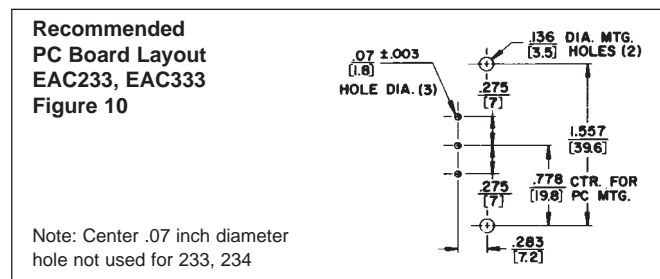

### SERIES EAC

Note: Unless otherwise specified, all dimension tolerances are ± .01 inch (+0.25 mm)

DIMENSIONS ARE FOR REFERENCE ONLY Inch  
(mm)

NOTE: Contact your Switchcraft Representative for price and delivery.